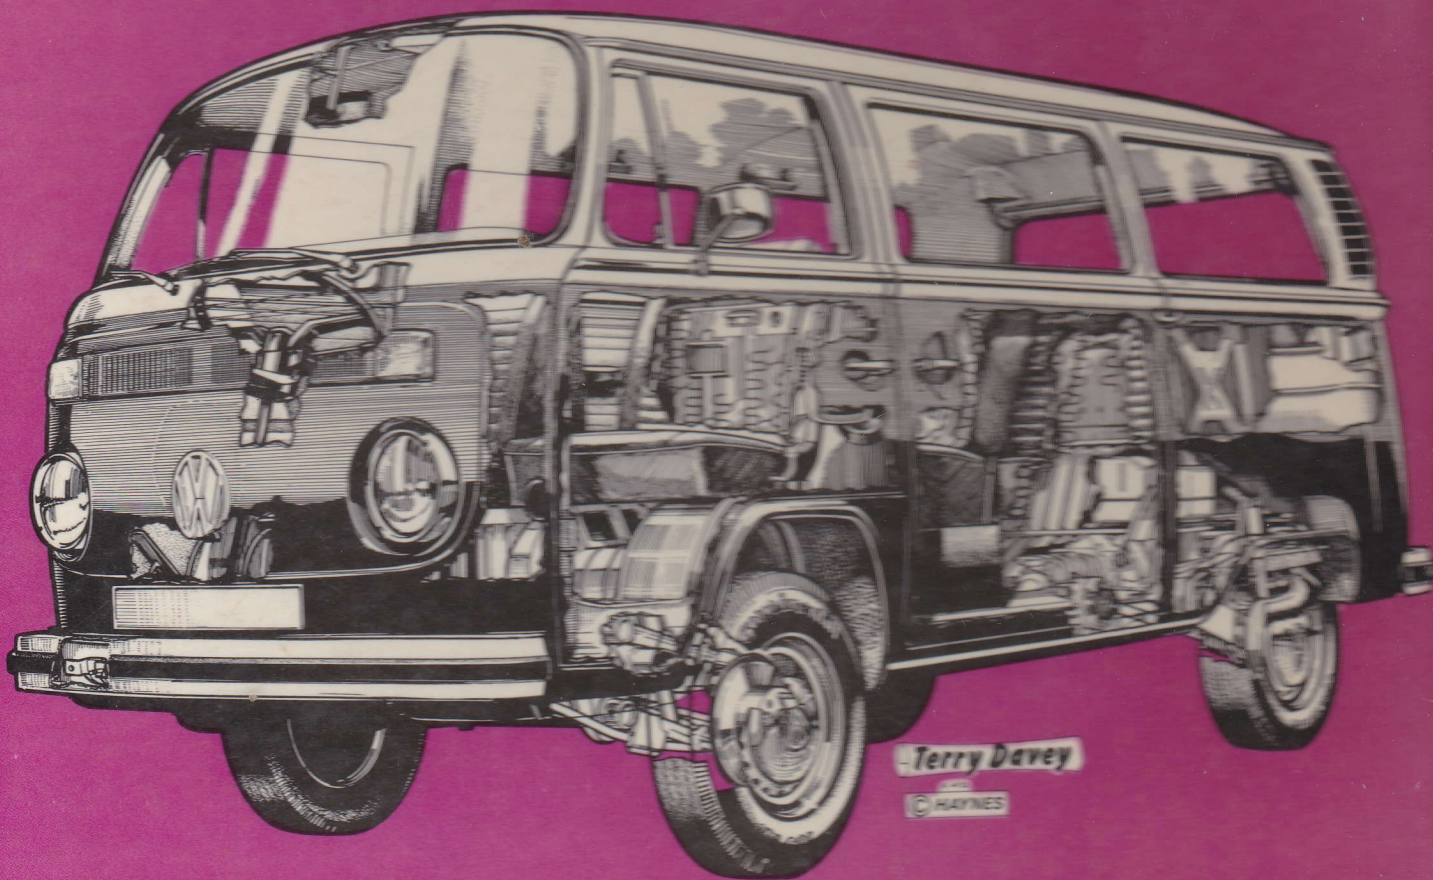

VW 1700/1800

TRANSPORTER

1972 to 1974

All Transporter based models

1679cc (103 cu in) □ 1795cc (110 cu in)

Owners Workshop Manual

Terry Davey

© HAYNES