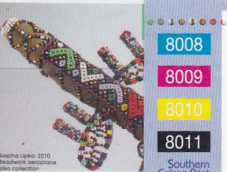

THE LUMINO SOUTH AFRICA

8020
8021
8022
8023

SOUTH AFRICA

50c

SOUTH AFRICA

50c

2010.10.27

SOUTH AFRICA

50c

SOUTH AFRICA

8008
8009
8010
8011

THE LUMINO SOUTH AFRICA

SOUTH AFRICA

20c

SOUTH AFRICA

20c